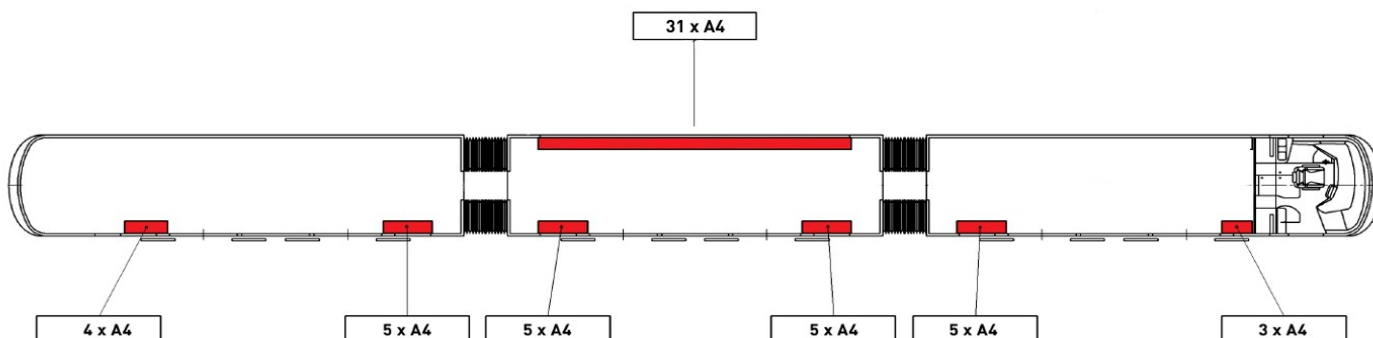

TRAM 15T Fabions

General information:

The motive must not contain the promotion of individual transport or slogans defaming the DPP.

Information for graphics - specification of data:

Size:	Use the template on page 3 to prepare hi-res data. Please follow the listed specifications.
Rasters:	300 DPI
Texts:	In curves
Scale:	1:1
Color:	CMYK
Save as:	PDF / X-1a with crop marks and 5 mm bleed by the perimeter. Multipage PDFs cannot be accepted, each theme must be saved separately.
File naming:	"client-name x width x height". Example: fabion_210x297.
Proof:	We cannot guarantee the correct coloring without the proof provided.
Time of delivery:	14 working days prior to installation date, at the latest.
Method of delivery:	Úschovna, wetranfer etc.. Name your merchant as the recipient.

In shortcut

- printable PDF CMYK
- text in curves
- rasters 300 DPI
- crop marks
- scale 1:1

Parameters of printed paper poster:

Poster dimensions:	0,210 x 0,297 m (A4)
Picture dimensions:	0,210 x 0,297 m
Visible area:	0,190 x 0,260 m
Weight:	150 g/m²
Type:	Woodfree offset paper
Print:	4/0 latex
Add info:	

Delivery of printed posters:

Place of delivery:	BigBoard Praha, a.s. U trati 3203/ 38a, Praha 10
Time of delivery:	7 working days prior to installation date, at the latest.
Packing:	Posters must be packaged to prevent mechanical damage during transport.